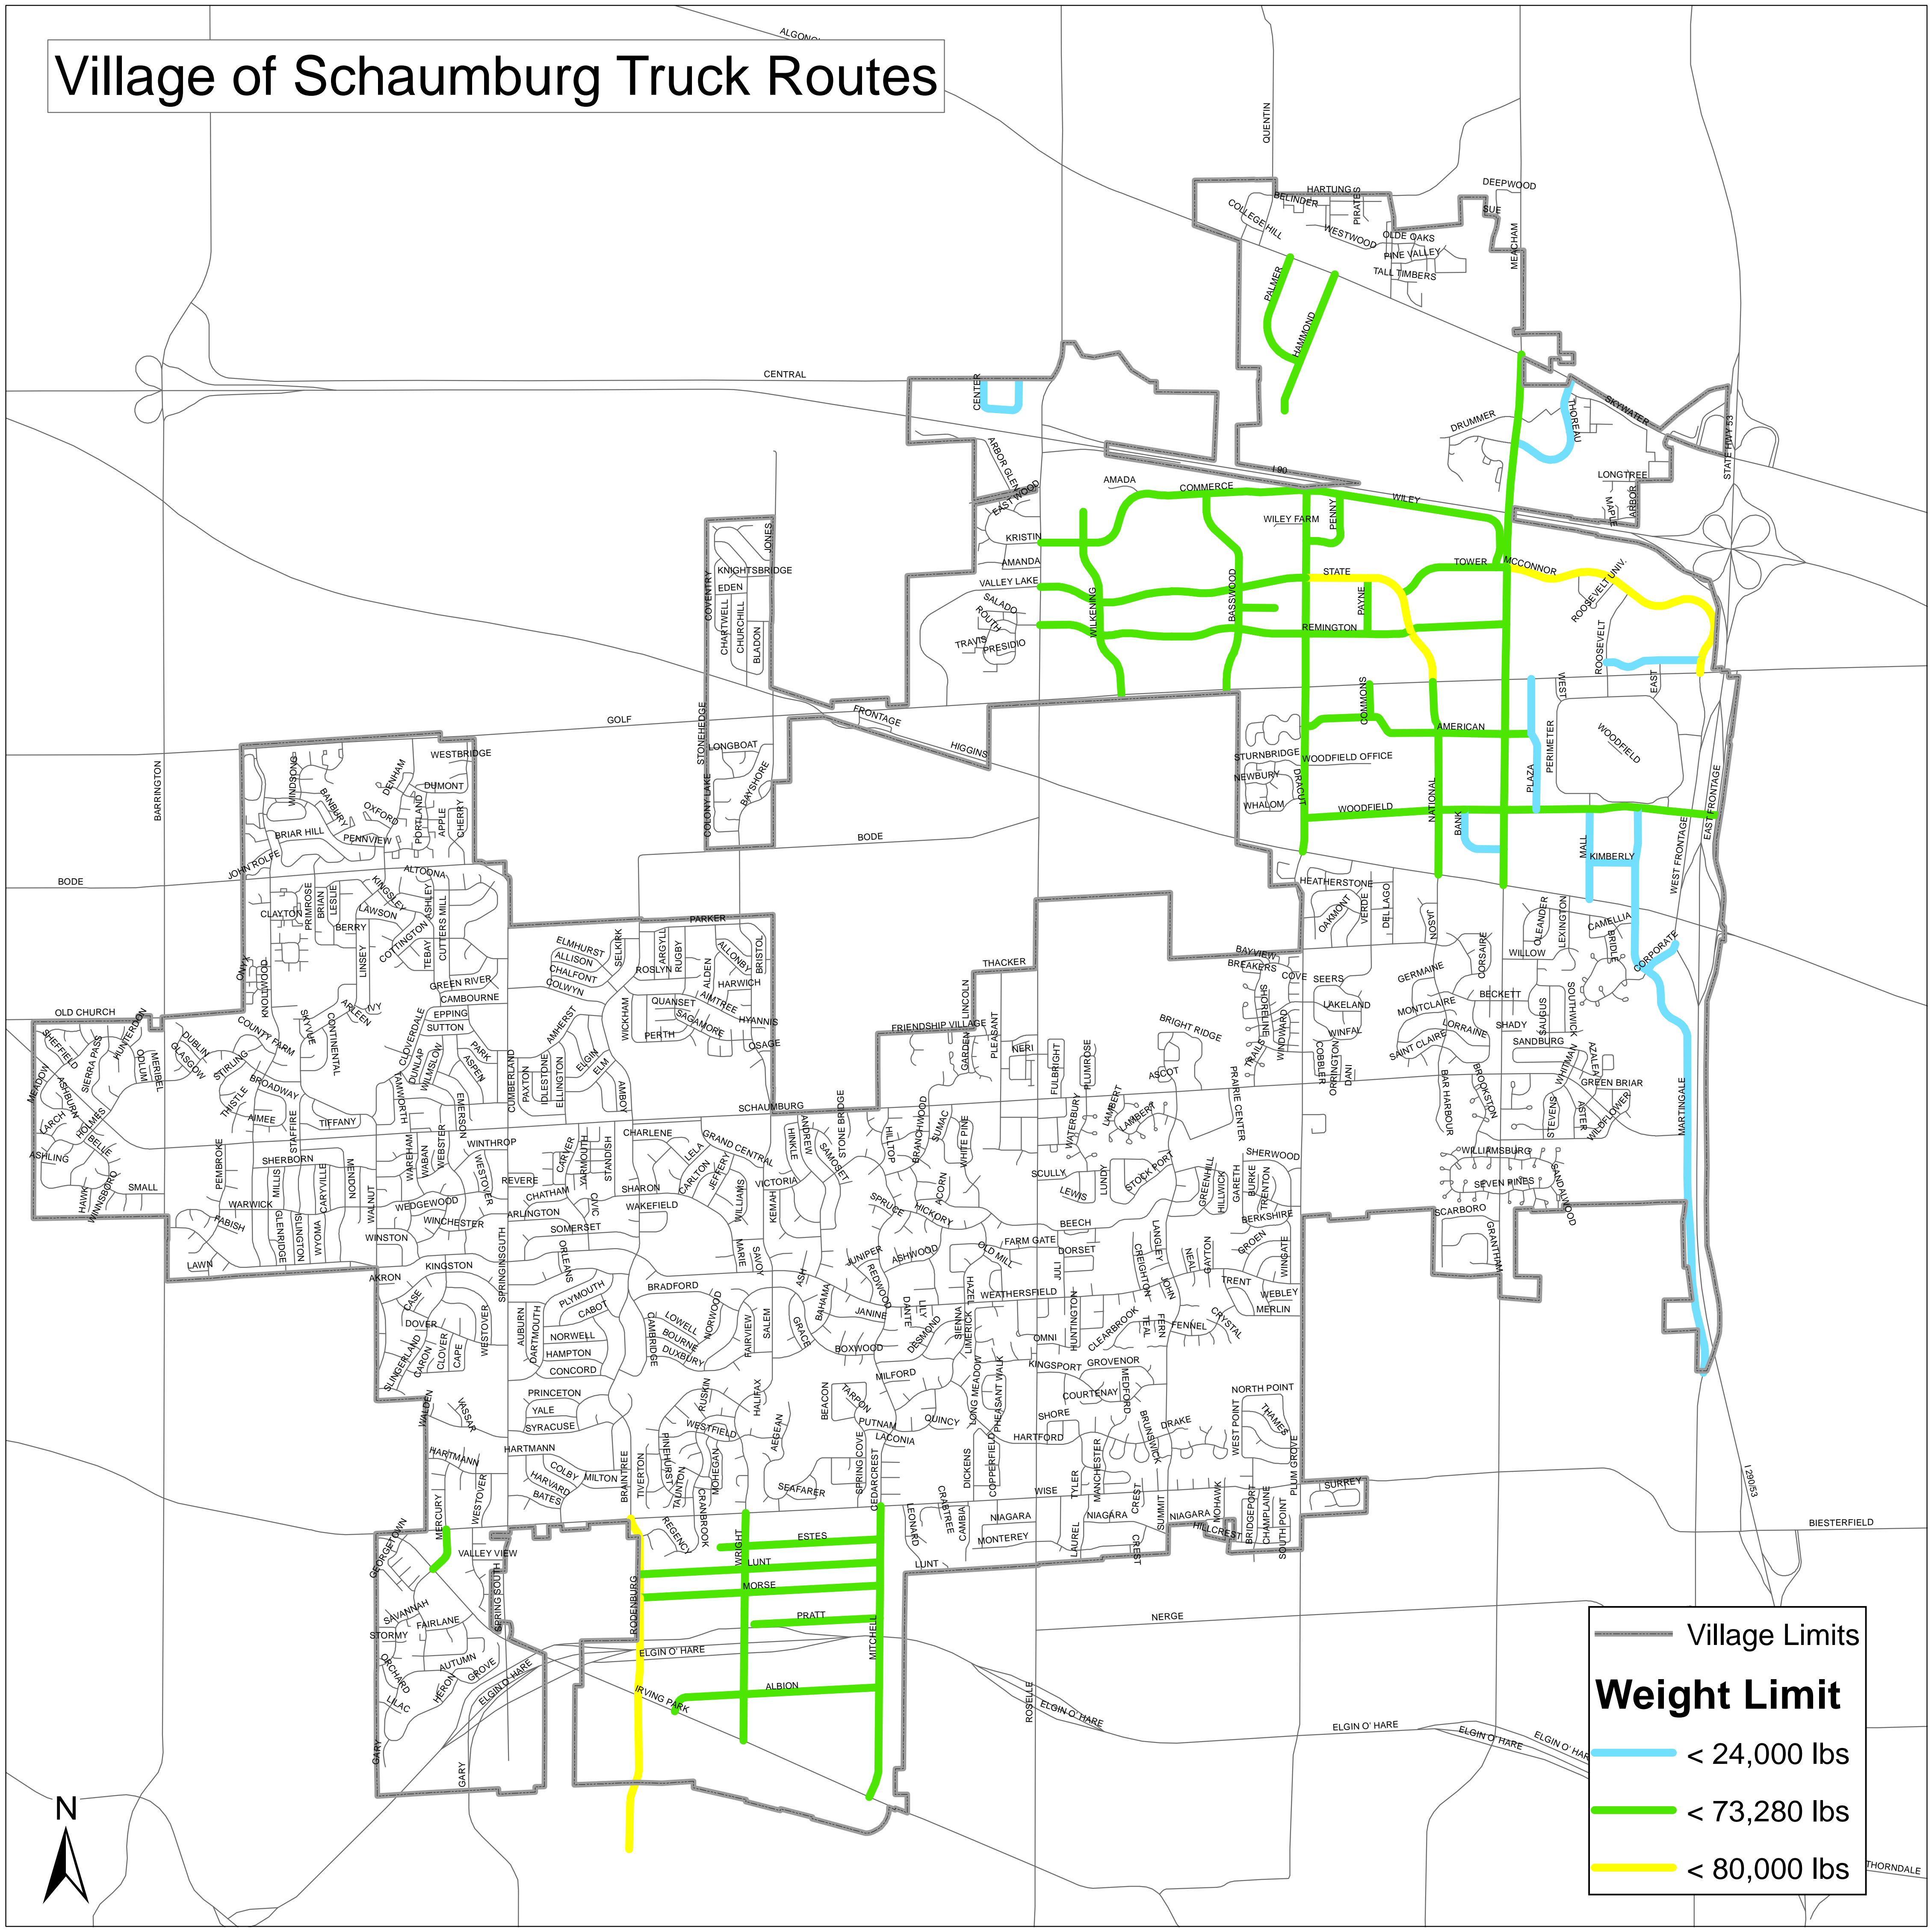

Village of Schaumburg Truck Routes

Village Limits

Weight Limit

- < 24,000 lbs
- < 73,280 lbs
- < 80,000 lbs